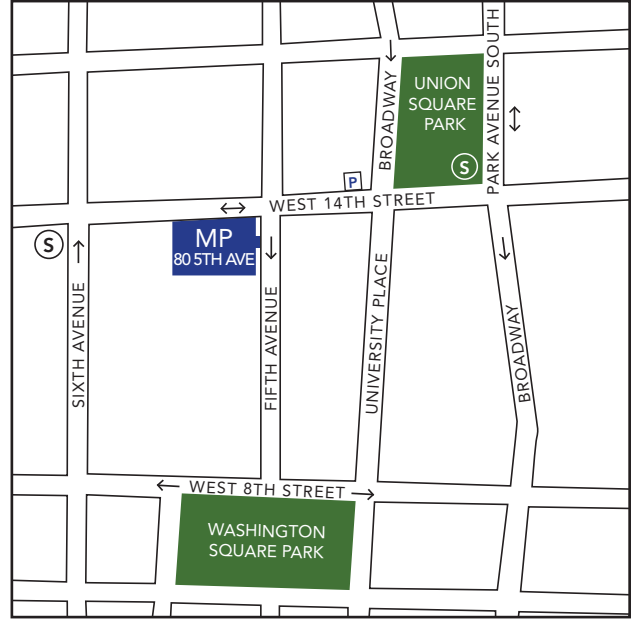

**MANHATTAN PENTHOUSE** ON FIFTH AVENUE  
 80 FIFTH AVENUE AT 14TH, 17TH FLOOR  
 PARKING AT 7 EAST 14TH STREET

Brooklyn Bridge to FDR Drive. Go north to 23rd Street exit. Head west, and take a left on Fifth Avenue, and see map. Midtown Tunnel to 35th Street. Head west. Left on Fifth Avenue, and see map. Holland Tunnel to West Side Highway North. Exit at 14th Street and go east, and see map. 80 Fifth Avenue building is the southwest corner of Fifth Avenue at 14th Street. Garage is Imperial Parking at 7 East 14th Street, just east of Fifth Avenue.