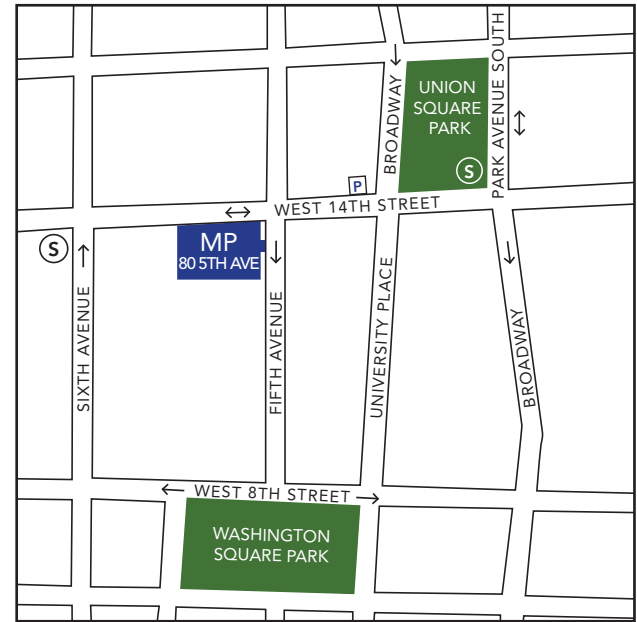

Brooklyn Bridge to FDR Drive. Go north to 23rd Street exit. Head west, and take a left on Fifth Avenue, and see map. Midtown Tunnel to 35th Street. Head west. Left on Fifth Avenue, and see map. Holland Tunnel to West Side Highway North. Exit at 14th Street and go east, and see map. 80 Fifth Avenue building is the southwest corner of Fifth Avenue at 14th Street. Garage is Imperial Parking at 7 East 14th Street, just east of Fifth Avenue.