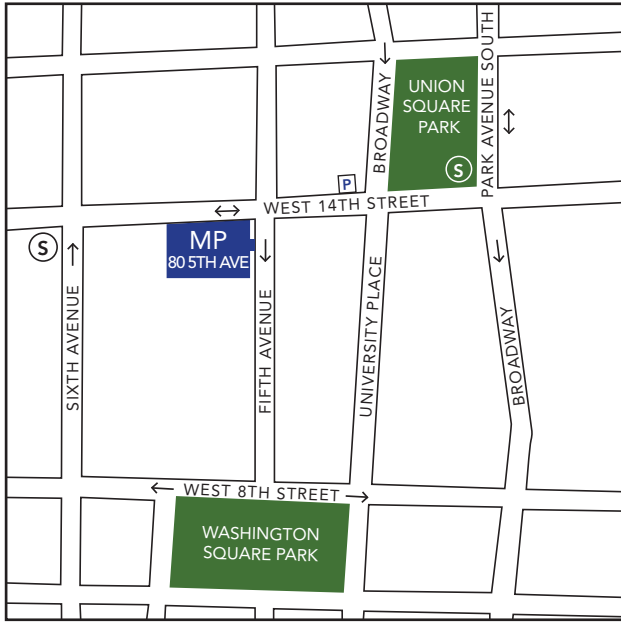

**MANHATTAN PENTHOUSE** ON FIFTH AVENUE  
 80 FIFTH AVENUE AT 14TH, 17TH FLOOR  
 PARKING AT 7 EAST 14TH STREET

Brooklyn Bridge to FDR Drive. Go north to 23rd Street exit. Head west, and take a left on Fifth Avenue, and see map. Midtown Tunnel to 35th Street. Head west. Left on Fifth Avenue, and see map. Holland Tunnel to West Side Highway North. Exit at 14th Street and go east, and see map. 80 Fifth Avenue building is the southwest corner of Fifth Avenue at 14th Street. Garage is Imperial Parking at 7 East 14th Street, just east of Fifth Avenue.