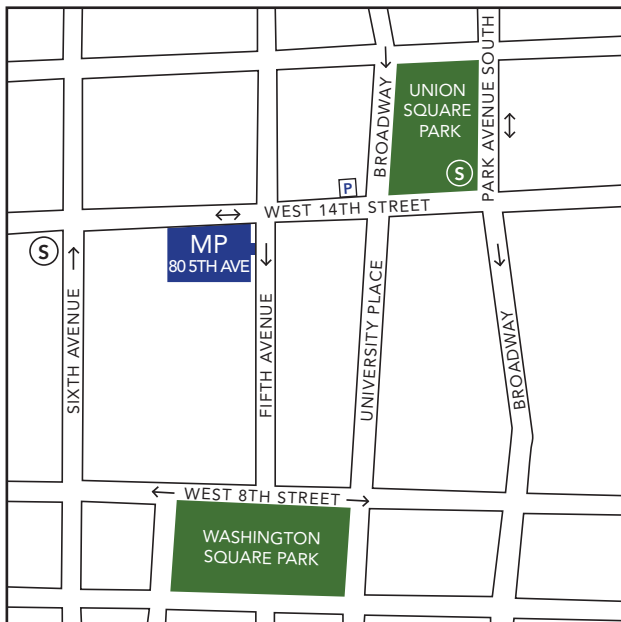

**MANHATTAN PENTHOUSE** ON FIFTH AVENUE  
 80 FIFTH AVENUE AT 14TH, 17TH FLOOR  
 PARKING AT 7 EAST 14TH STREET

Brooklyn Bridge to FDR Drive. Go north to 23rd Street exit. Head west, and take a left on Fifth Avenue, and see map. Midtown Tunnel to 35th Street. Head west. Left on Fifth Avenue, and see map. Holland Tunnel to West Side Highway North. Exit at 14th Street and go east, and see map. 80 Fifth Avenue building is the southwest corner of Fifth Avenue at 14th Street. Garage is Imperial Parking at 7 East 14th Street, just east of Fifth Avenue.